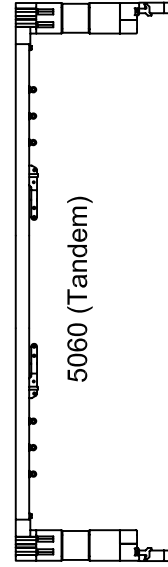

Non-Drive Motor Plug

Drive Motor Plug

120V AC
Motor Power

Parallel Examples

CONFIDENTIAL All information disclosed in this document is proprietary to BTX Window Automation. Holder agrees to maintain it in confidence and must not replicate or reveal this information in any manner.	Project: Wiring	BTX Window Automation 10763 Smiden Drive Dallas, TX 75238 (214) 340-2800 (214) 343-2252 FAX
	Dim:	BTX®
	Tolerances .XX ± .015 .XXX ± .005 ANG ± 1°	Title: Parallel Dual Motor Wiring (5060) Size: A Dwg No: parallel dual 5060 Rev:
By: G. Bennett	Date: 10-Oct-07	Scale: G. Bennett Sheet: G. Bennett Sheet: G. Bennett