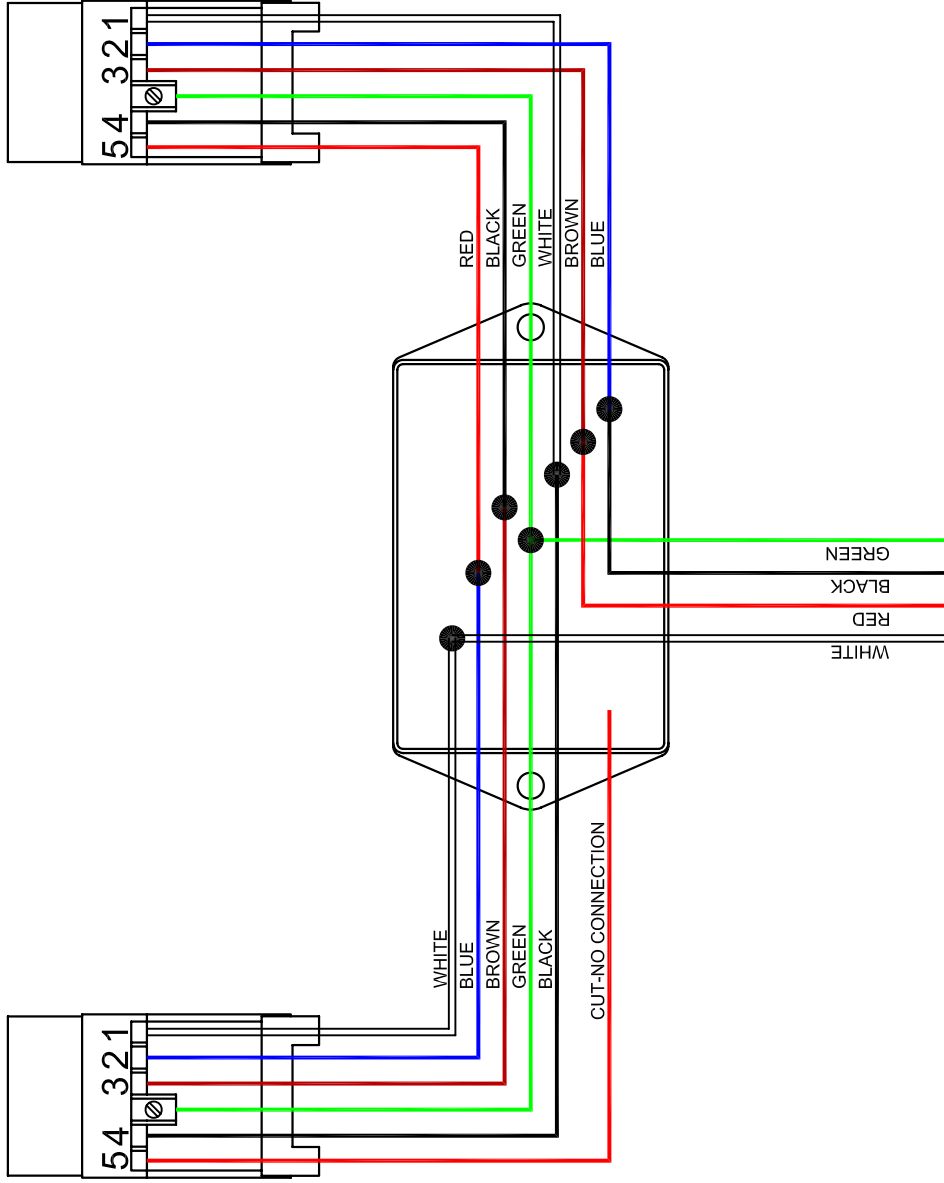

Non-Drive Motor Plug

Drive Motor Plug

120V AC
Motor Power

Parallel Examples

CONFIDENTIAL All information disclosed in this document is proprietary to BTX Window Automation. Holder agrees to maintain it in confidence and must not replicate or reveal this information in any manner.	Project: Wiring	BTX Window Automation 10763 Smiden Drive Dallas, TX 75238 (214) 340-2800 (214) 343-2252 FAX
	Dim:	BTX®
	Tolerances .XX ± .015 .XXX ± .005 ANG ± 1°	Title: Parallel Dual Motor Wiring (5060) Size: A Dwg No: parallel dual 5060 Rev:
By: G. Bennett	Date: 10-Oct-07	Scale: G. Bennett Sheet: G. Bennett Sheet: G. Bennett